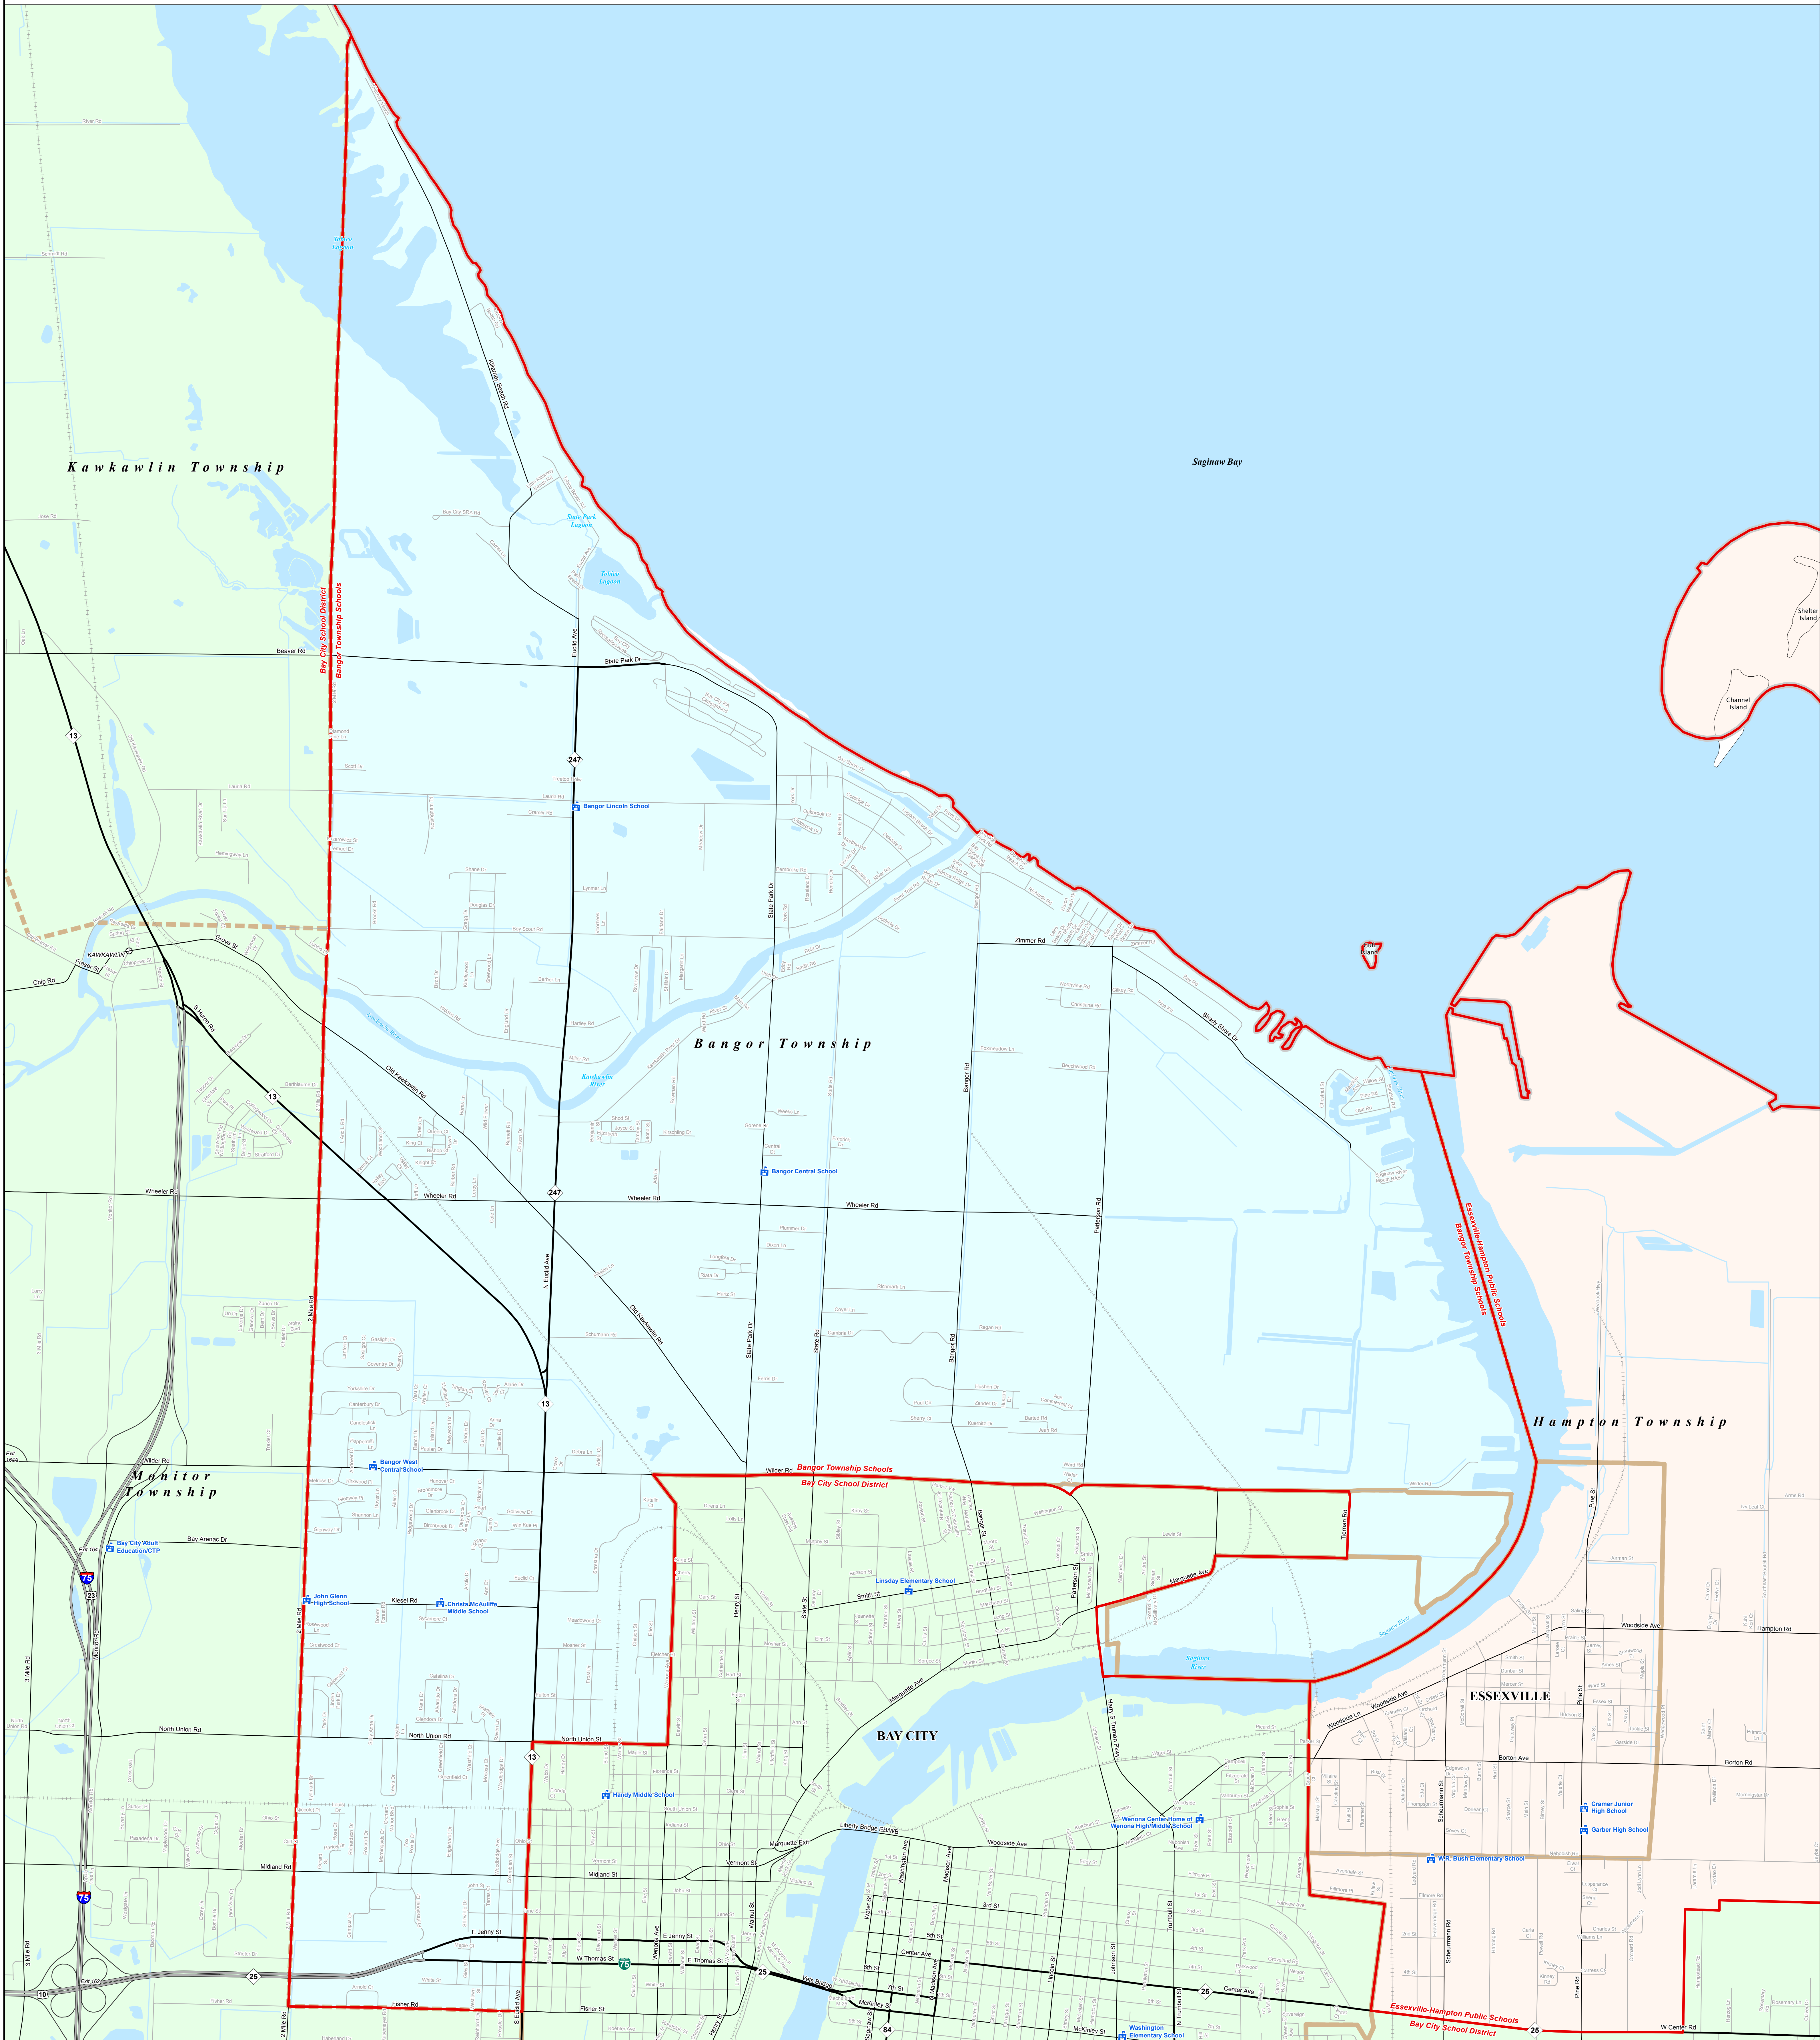

BANGOR TOWNSHIP SCHOOLS

Bay-Arenac ISD

*Note: Non K-12 School Districts identified with Asterisk (*) in Name

11/14/13

- School District - County - City - Township - Village - Census Designated Place	Legend - School - Freeway - Highway - Primary Road - Local Road - Railroad - Water Feature - River, Stream, or Drain